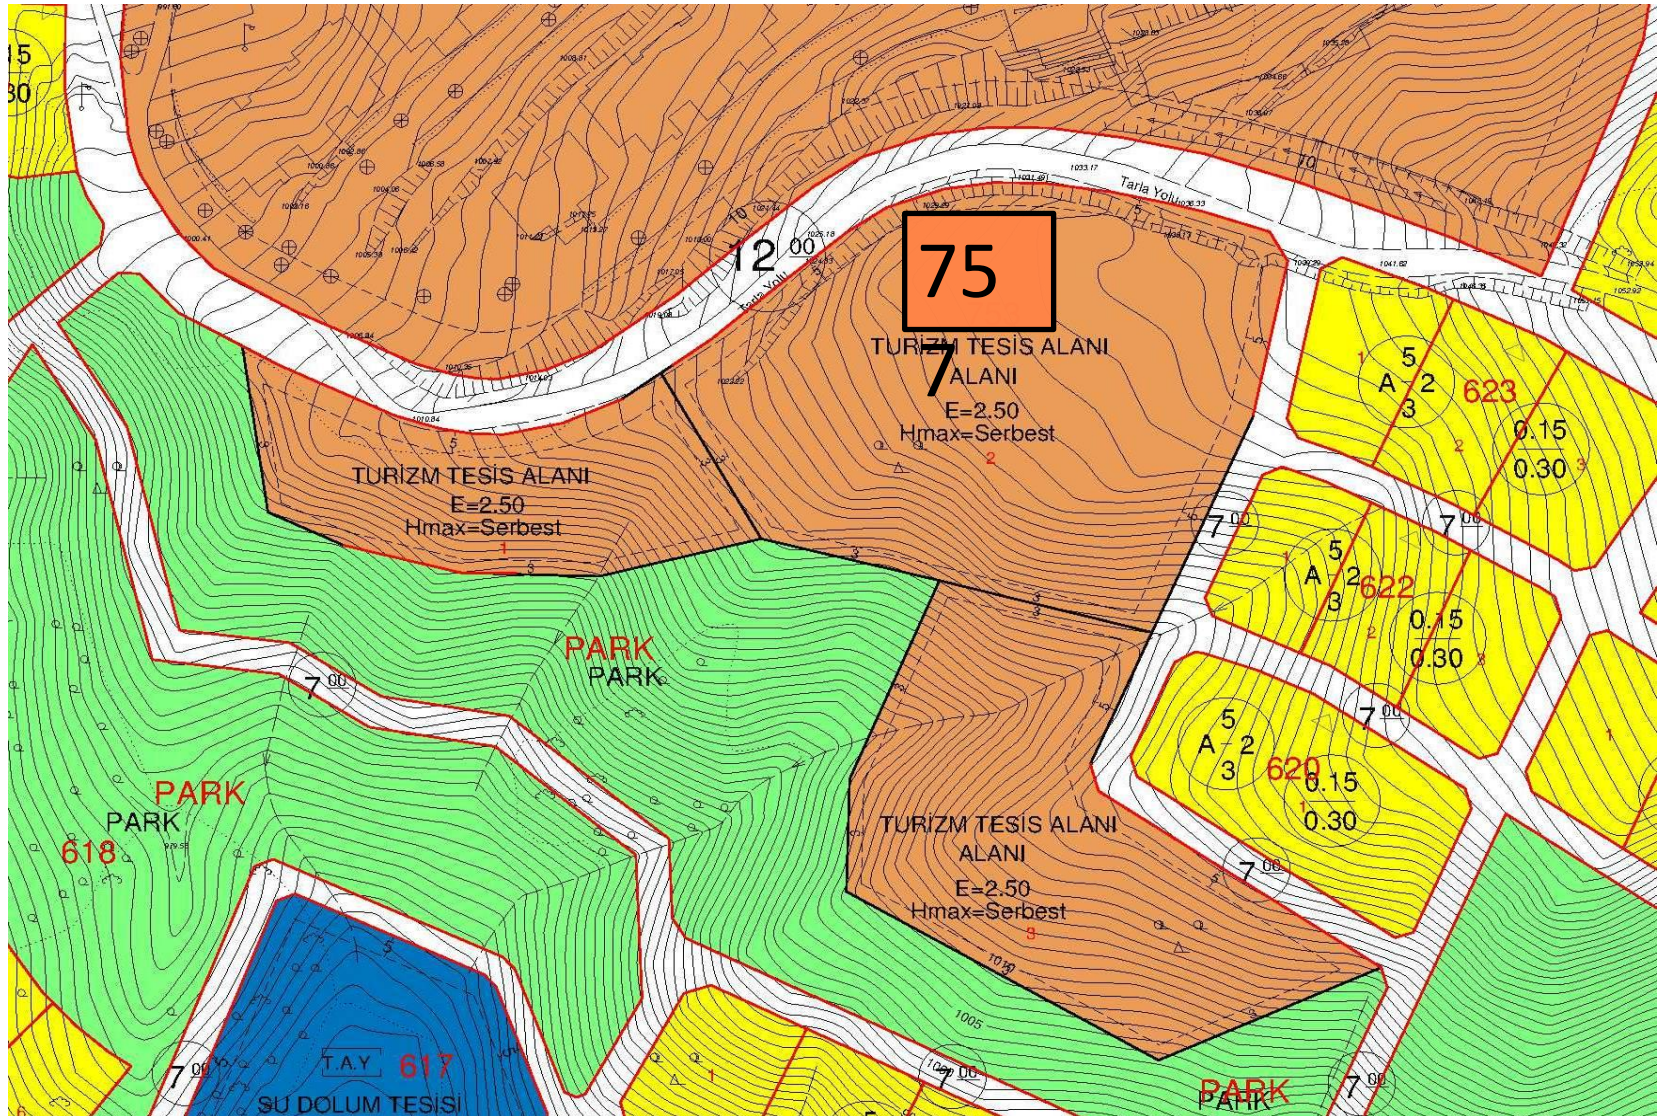

LAND 2

757 ISLAND 2st

PARCEL

8709 m²

TUORISM

FACILITY AREA

HMAX=FREE

MASTER PLAN

PROJECT AREA AND LOCATION

PROJECT AREA AND LOCATION

PROJECT AREA AND LOCATION