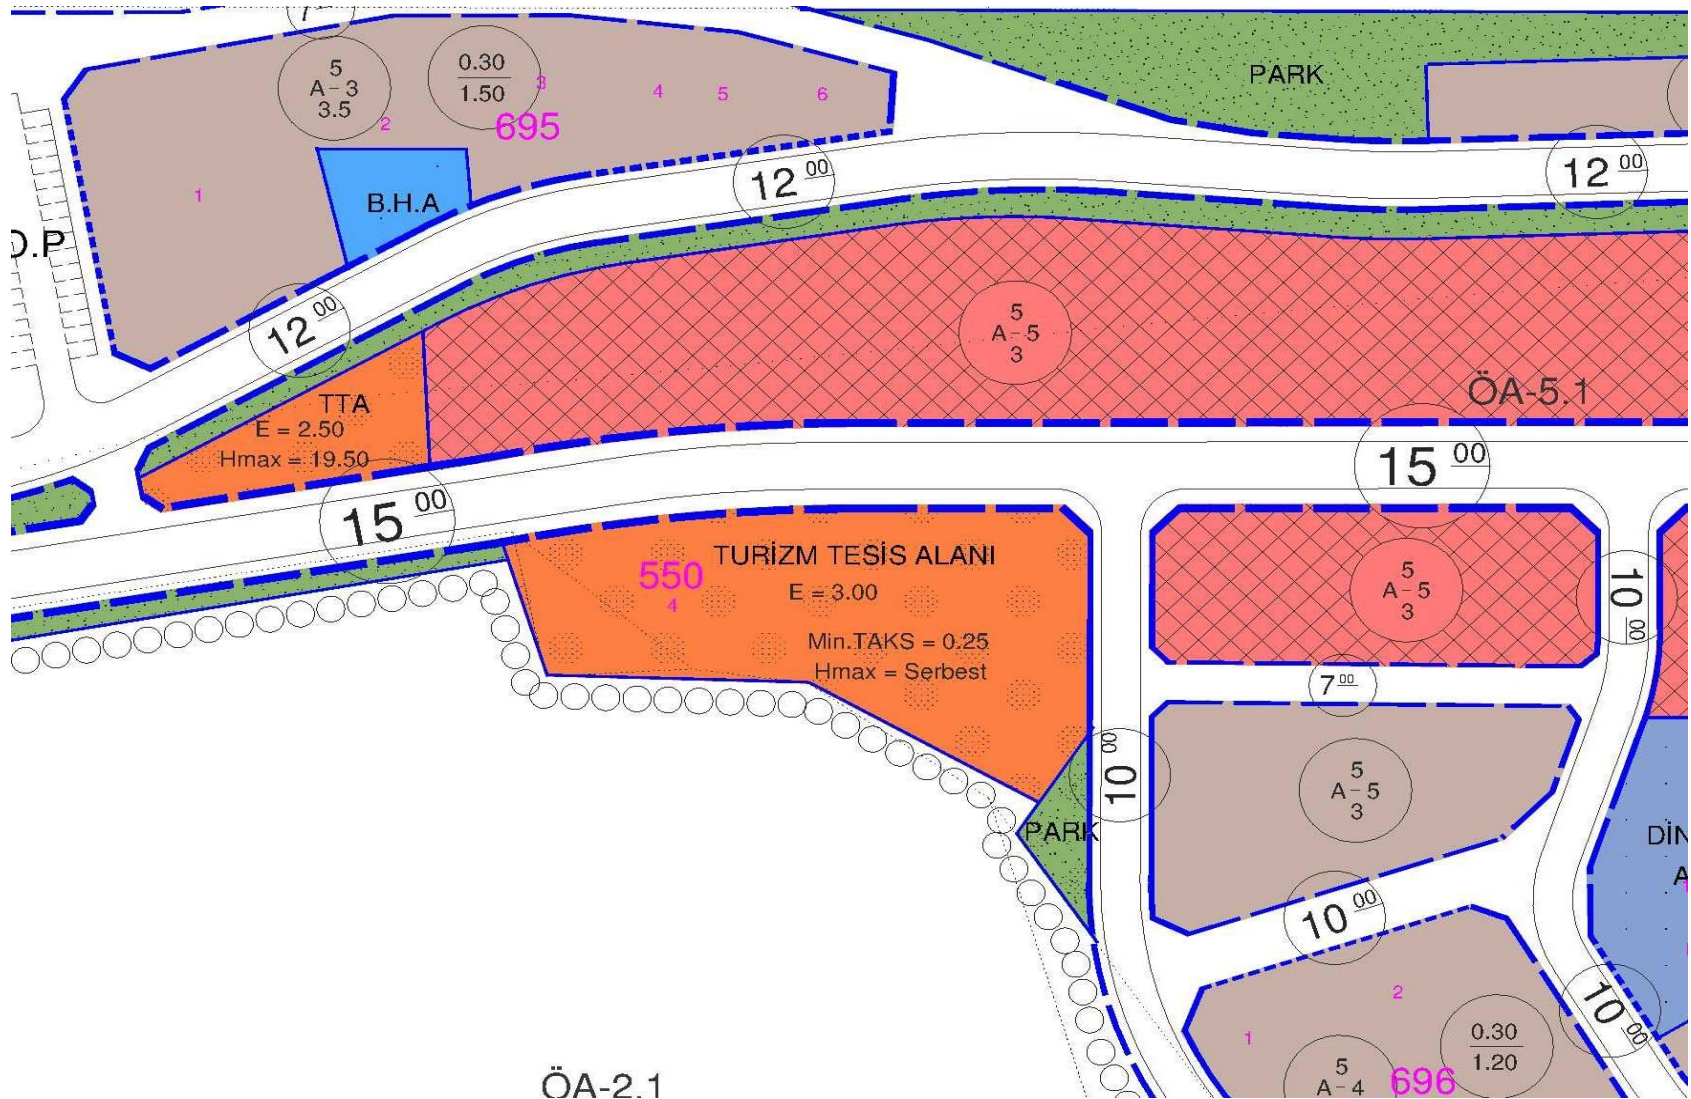

LAND 3

550 ISLAND 4th PARCEL

4031 m²

TUORISM FACILITY AREA

E:3.00

Hmax:FREE

PROJECT AREA AND LOCATION

MASTER PLAN

PROJECT AREA AND LOCATION

PROJECT AREA AND LOCATION