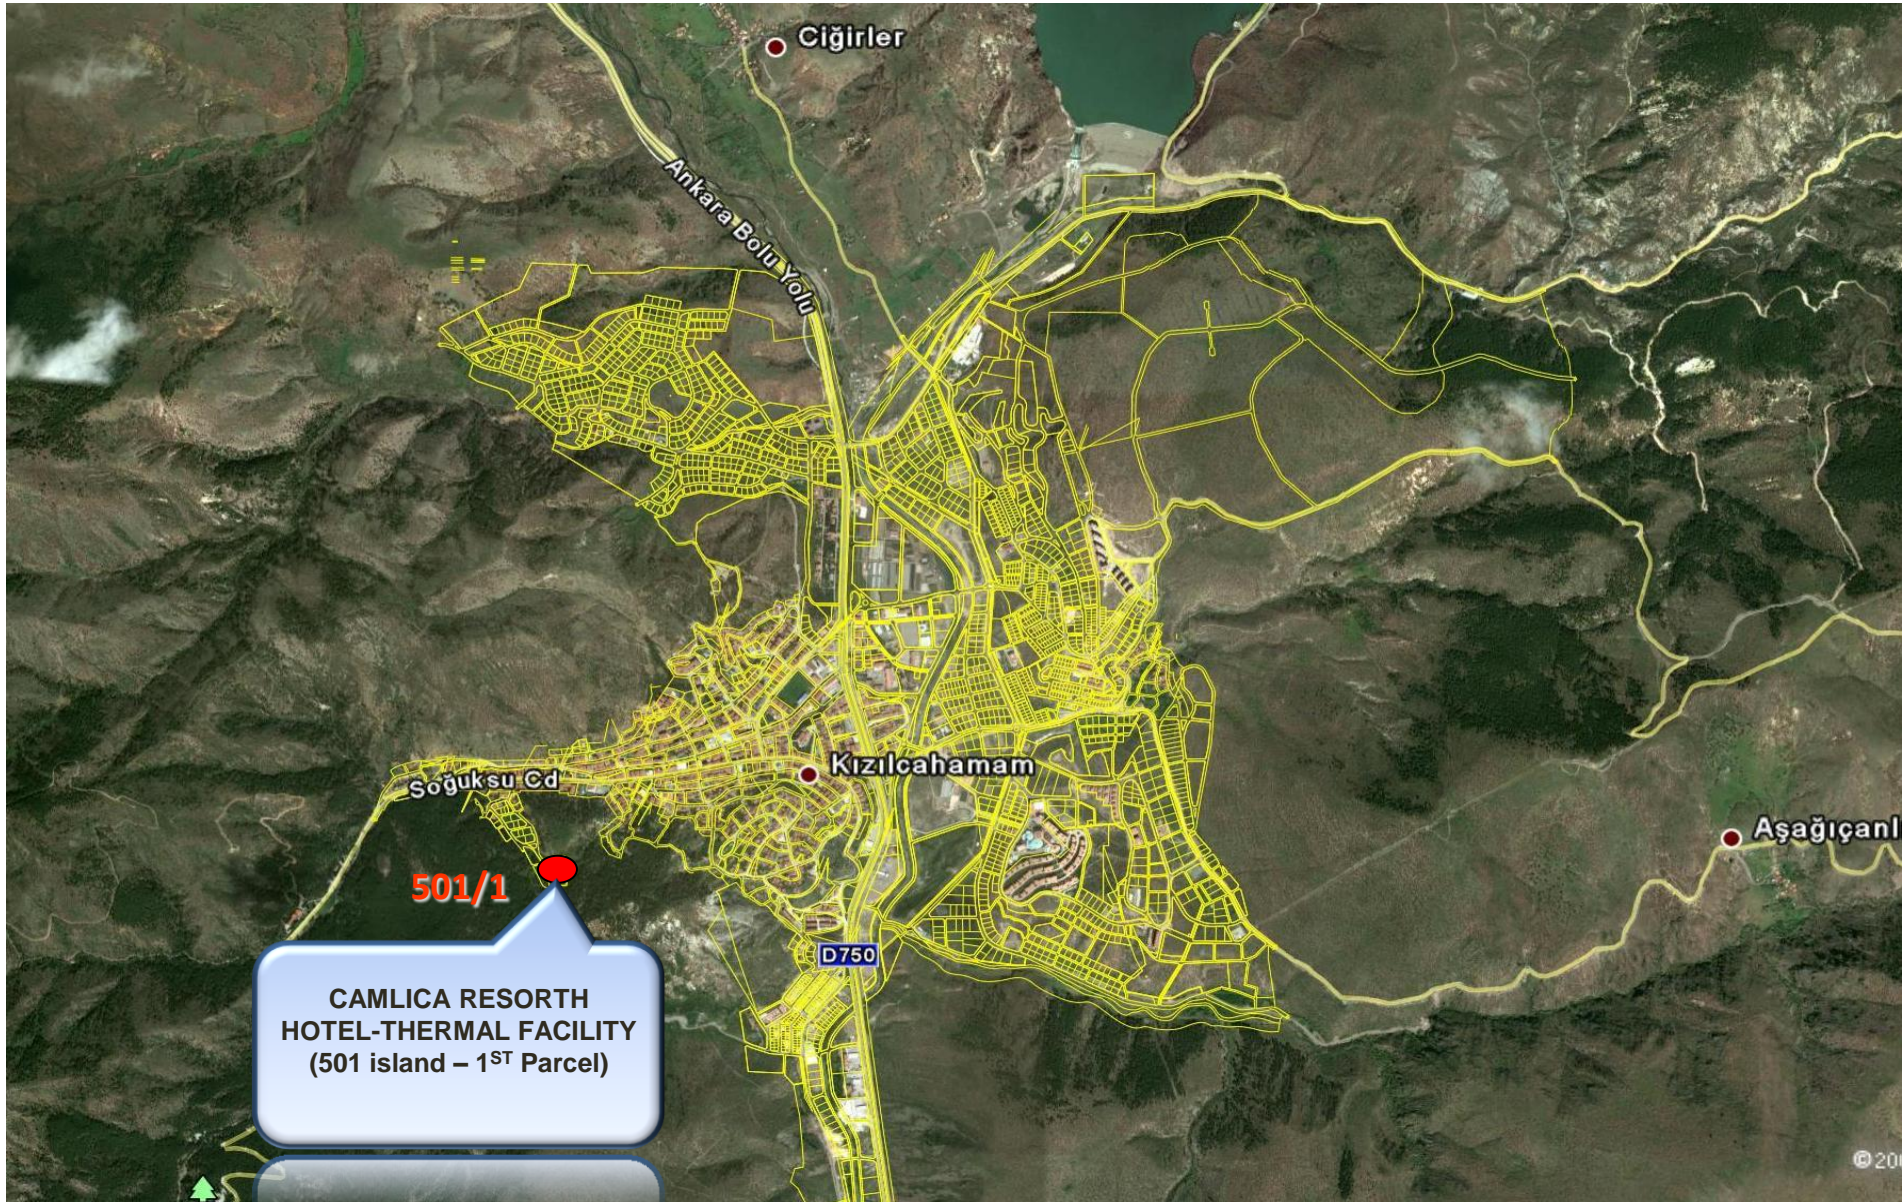

PROJECT 2
501 ISLAND 1st PARCEL
8640 m²
TUORISM FACILITY AREA
E:3.50
Hmax:FREE

LOCATION OF PROJECT AREA

PROJECT AREA AND LOCATION

**ÇAMLICA THERMAL
RESORT**

PROJECT AREA AND LOCATION

**ÇAMLICA THERMAL
RESORT**

PROJECT AREA AND LOCATION

PRELIMINARY ARCHITECTURAL PROJECTS

PRELIMINARY ARCHITECTURAL PROJECTS

PRELIMINARY ARCHITECTURAL PROJECTS

PRELIMINARY ARCHITECTURAL PROJECTS

PRELIMINARY ARCHITECTURAL PROJECTS

PRELIMINARY ARCHITECTURAL PROJECTS