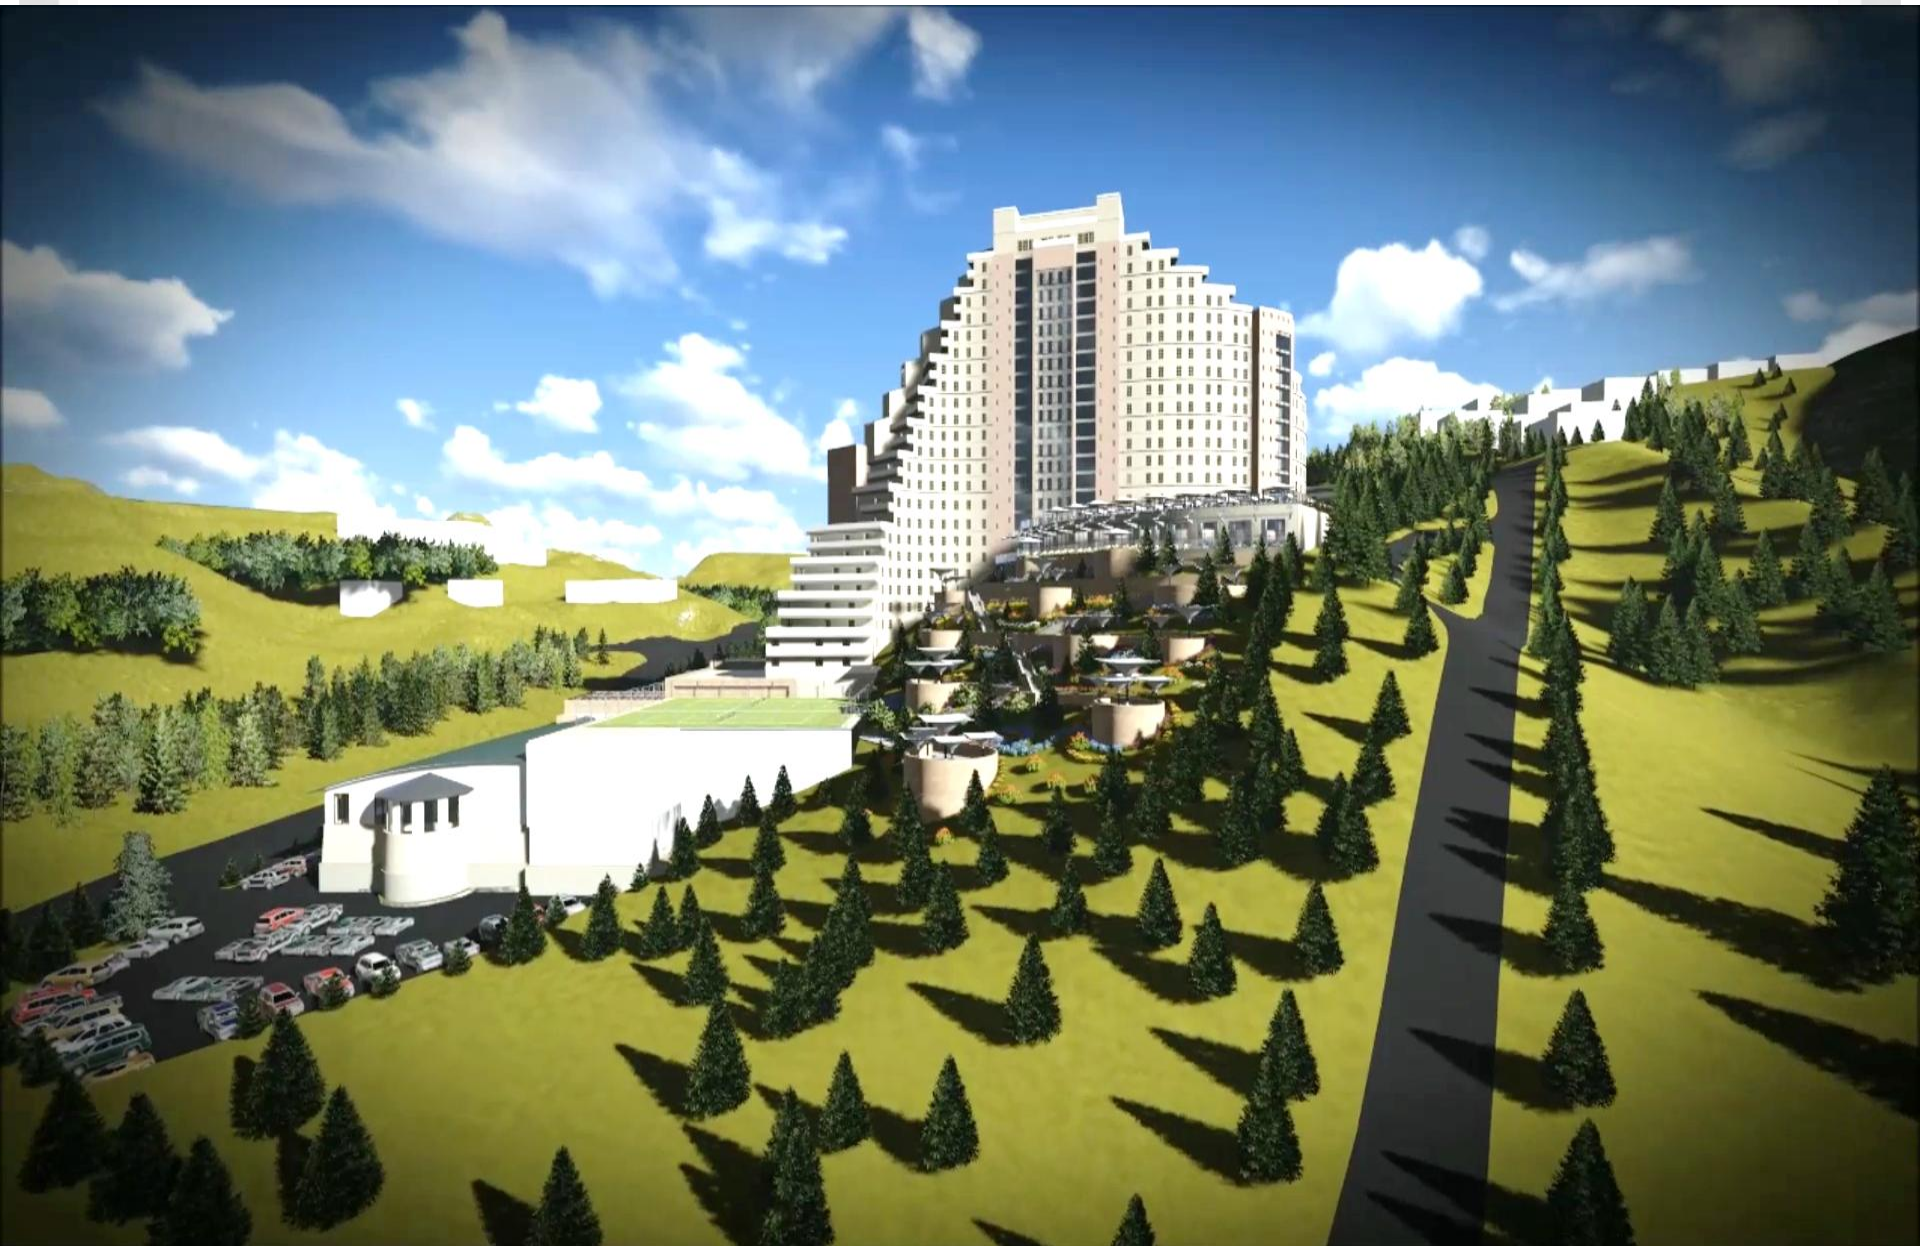

PRELIMINARY ARCHITECTURAL PROJECTS